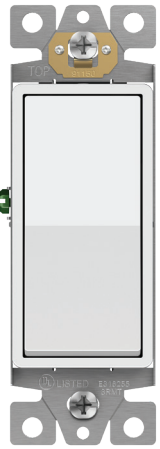

61501-TRSS

15A Surge Suppressor
Tamper-Resistant
Receptacle

HMVS

PIR Vacancy Sensor
Switch

Laundry Room

HMOS
PIR OCC/VAC
Motion Sensor Switch

DWHS
Humidity Sensor Switch

66300
Flush Mount
Receptacle
14-30R, 30A

Bathroom

DWHOS
Humidity and
PIR OCC/VAC
Sensor Switch

91150-GL
Guide Light
with Switch

HET06-R
Countdown
Timer Switch

Outdoors

IUC1V-D
Weatherproof Cover

EN1350
Weatherproof Box

62060-TWR
Tamper/Weather
Resistant Receptacle

66500MHW
Heavy Duty
50A Outdoor
Receptacle Box

66500M
50A Outdoor
Receptacle Box

M100
1" Top Mount Hub

Matte Finish

91150-MW

Single-Pole Decorator
Light Switch
Matte White

61501-TR-MW

15A Tamper-Resistant
Decorator Receptacle
Matte White

93150-MBK

3-Way Decorator
Light Switch
Matte Black

SI8831M-MBK

1-Gang Decorator
Mid-Size
Screwless Wall Plate
Matte Black

GFCI Receptacles

GFTRG15

15A Tamper-Resistant
GFCI Receptacle

GFTRG20