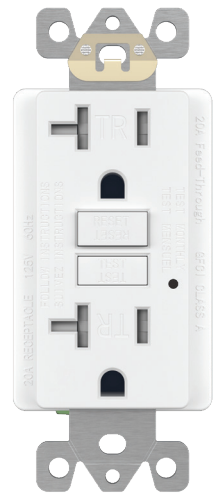

LED Dimmer Switch

61501-TR2USB-1A1C

Type A/C USB
Tamper-Resistant
Receptacle

61501-TRRP

Recessed Decorator
Receptacle

Family Room

881221

880131

HET01-H1
Astronomic
Programmable Timer

Entertainment Room

Bedroom

61501-TRGL
Guide Light and
Tamper-Resistant
Receptacle

17027-F3
3-Speed Fan Control
and LED Dimmer

62001-3A2C6
Type A/C USB
Power Station Charger

66500MHW
Heavy Duty
50A Outdoor
Receptacle Box

66500M
50A Outdoor
Receptacle Box

M100
1" Top Mount Hub

Matte Finish

91150-MW

Single-Pole Decorator
Light Switch
Matte White

61501-TR-MW

15A Tamper-Resistant
Decorator Receptacle
Matte White

93150-MBK

3-Way Decorator
Light Switch
Matte Black

SI8831M-MBK

1-Gang Decorator
Mid-Size
Screwless Wall Plate
Matte Black

GFCI Receptacles

GFTRG15

15A Tamper-Resistant
GFCI Receptacle

GFTRG20